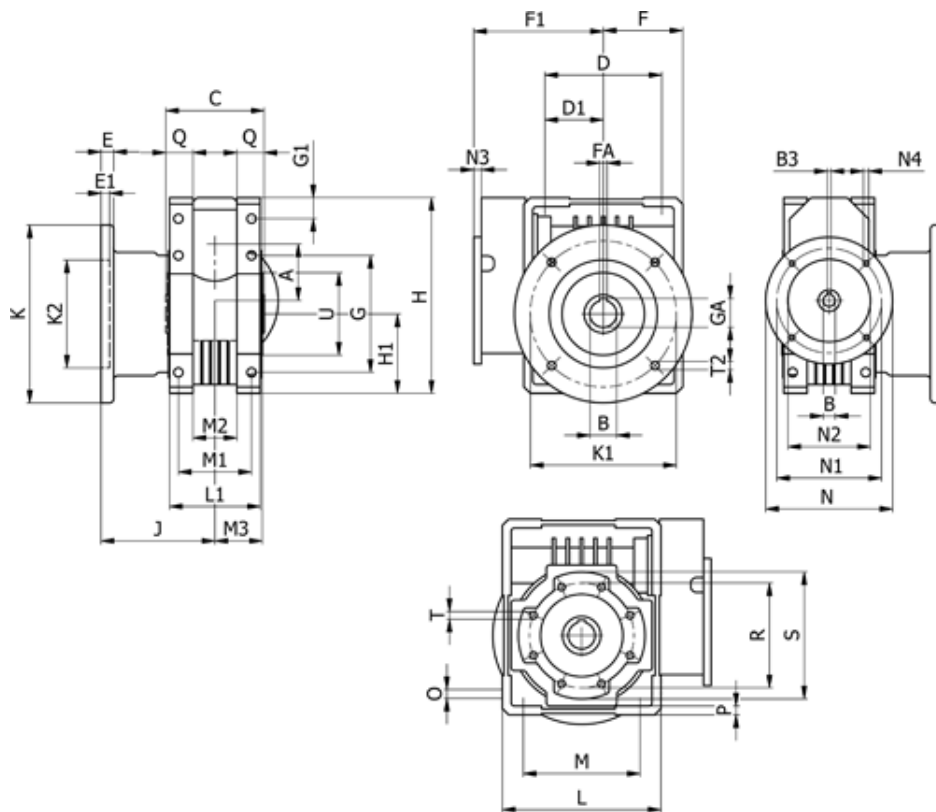

# Data Sheet

Article number: 3921086021430

Description: Worm gear  
WR 86-UF1-21-80B5, without lubrication

## Measures

A = 86.90	E = 15	H = 245.5	M = 144	N4 = M10x13	U = 110
B = 35	E1 = 6	H1 = 100.0	M1 = 101	O = 11.5	
B1 E7 = 19	F = 100	J = 151.0	M2 = 57	P = 11	
B2 = 21.8	F1 = 180	K = 210	M3 = 64.5	Q = 45	
B3 H9 = 6	FA = 10	K1 = 176	N = 200	R = 130	
C = 140	G = 144	K2 = 152	N1 = 165	S = 150	
D = 144.0	G1 = 45.5	L = 200	N2 = 130	T = M10x18	
D1 = 72.0	GA = 38.3	L1 = 125	N3 = 12.0	T2 = 12.5	